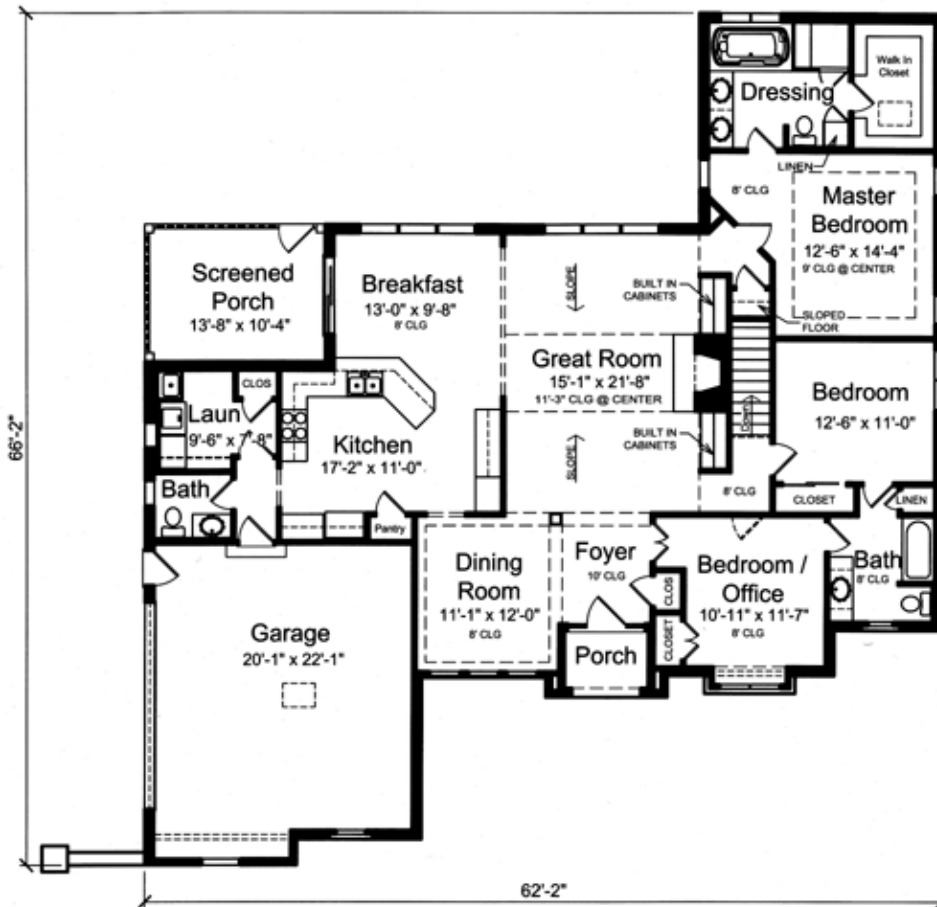

The Belville

**Zeilman-James
Homes, Inc.**

Plan: Belville

First: 2073 Sq. Ft.

This brochure is for illustrative purposes only. All floor plans, exterior renderings and dimensions are approximate, not drawn to scale and are subject to change. Floor plans, exteriors and standard features may vary per elevation and options selected. Optional items may be shown on exterior renderings. Zeilman-James reserves the right to modify all plans and specifications without notice or obligation.