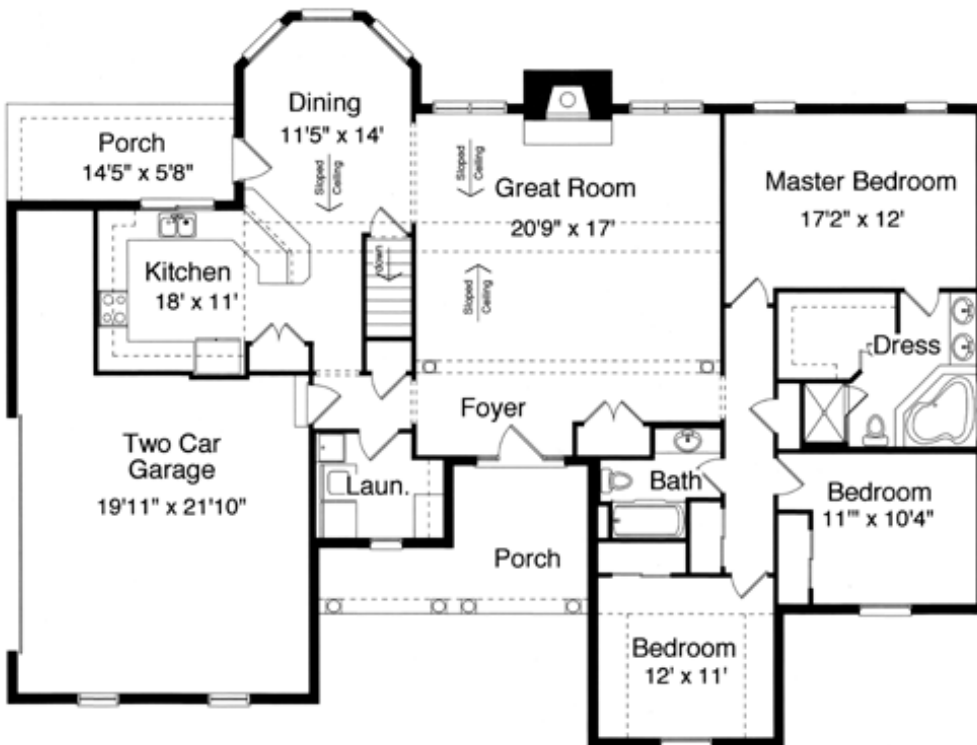

The Odessa

**Zeilman-James
Homes, Inc.**

Plan: Odessa

First: 1834 Sq. Ft.

This brochure is for illustrative purposes only. All floor plans, exterior renderings and dimensions are approximate, not drawn to scale and are subject to change. Floor plans, exteriors and standard features may vary per elevation and options selected. Optional items may be shown on exterior renderings. Zeilman-James reserves the right to modify all plans and specifications without notice or obligation.