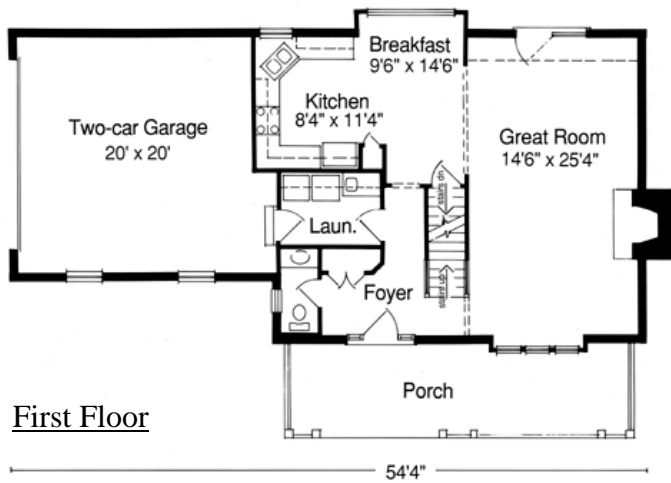

The Providence

**Zeilman-James
Homes, Inc.**

Plan: Providence

First: 868 Sq. Ft.
Second: 830 Sq. Ft.
Total: 1698 Sq. Ft.
Optional Bonus: 269 Sq. Ft.

This brochure is for illustrative purposes only. All floor plans, exterior renderings and dimensions are approximate, not drawn to scale and are subject to change. Floor plans, exteriors and standard features may vary per elevation and options selected. Optional items may be shown on exterior renderings. Zeilman-James reserves the right to modify all plans and specifications without notice or obligation.