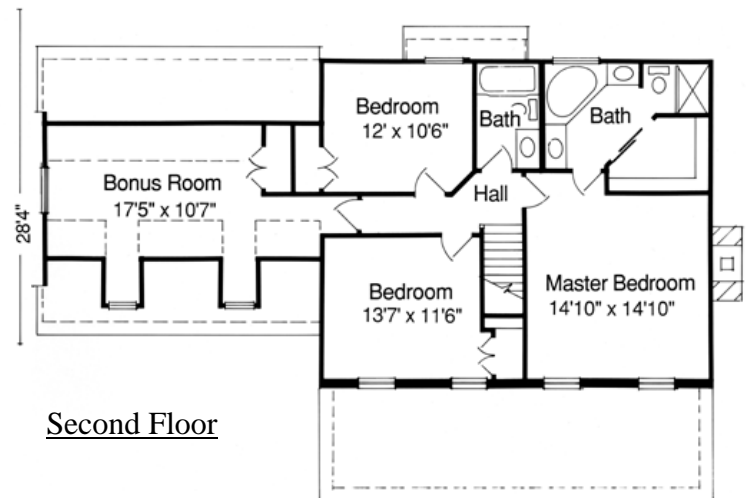

The Providence

**Zeilman-James
Homes, Inc.**

Plan: Providence

First: 868 Sq. Ft.
Second: 830 Sq. Ft.
Total: 1698 Sq. Ft.
Optional Bonus: 269 Sq. Ft.

This brochure is for illustrative purposes only. All floor plans, exterior renderings and dimensions are approximate, not drawn to scale and are subject to change. Floor plans, exteriors and standard features may vary per elevation and options selected. Optional items may be shown on exterior renderings. Zeilman-James reserves the right to modify all plans and specifications without notice or obligation.